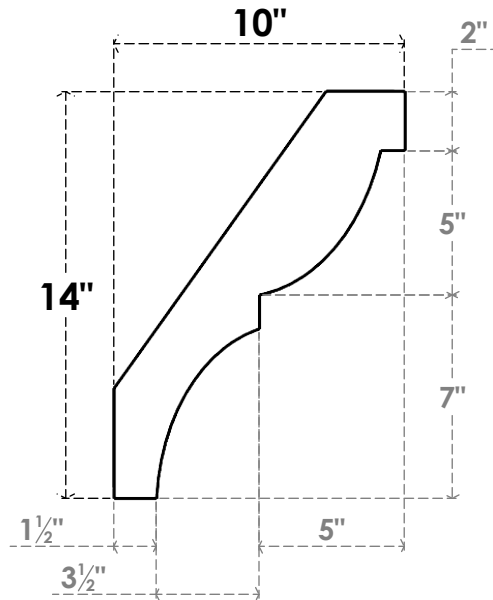

ITEM NUMBER: BRCPC050X10000X14000VAL

5"W X 10"D X 14"H VALENCIA ARCHITECTURAL GRADE PVC CLOSED BRACE

SIDE PROFILE

FRONT PROFILE

ISOMETRIC

EKENA MILLWORK
2300 WEST MAIN ST.
CLARKSVILLE, TX 75426
TOLL FREE: 866-607-0453
WWW.EKENAMILLWORK.COM