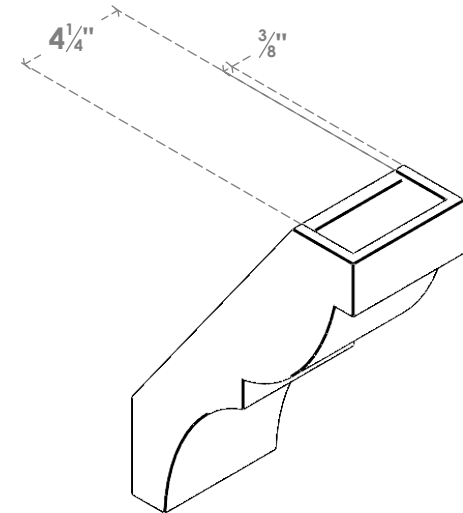

ITEM NUMBER: BRCPC050X10000X14000VAL

5"W X 10"D X 14"H VALENCIA ARCHITECTURAL GRADE PVC CLOSED BRACE

SIDE PROFILE

FRONT PROFILE

ISOMETRIC

EKENA MILLWORK
2300 WEST MAIN ST.
CLARKSVILLE, TX 75426
TOLL FREE: 866-607-0453
WWW.EKENAMILLWORK.COM