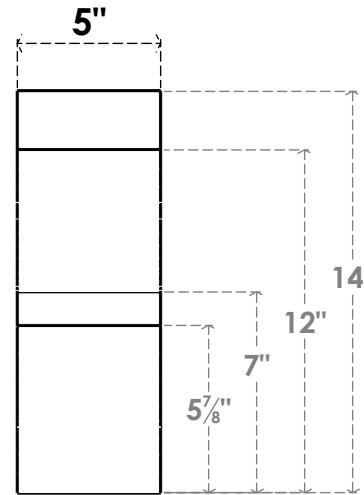

ITEM NUMBER: BRCPC050X10000X14000VAL

5"W X 10"D X 14"H VALENCIA ARCHITECTURAL GRADE PVC CLOSED BRACE

SIDE PROFILE

FRONT PROFILE

ISOMETRIC

EKENA MILLWORK
2300 WEST MAIN ST.
CLARKSVILLE, TX 75426
TOLL FREE: 866-607-0453
WWW.EKENAMILLWORK.COM